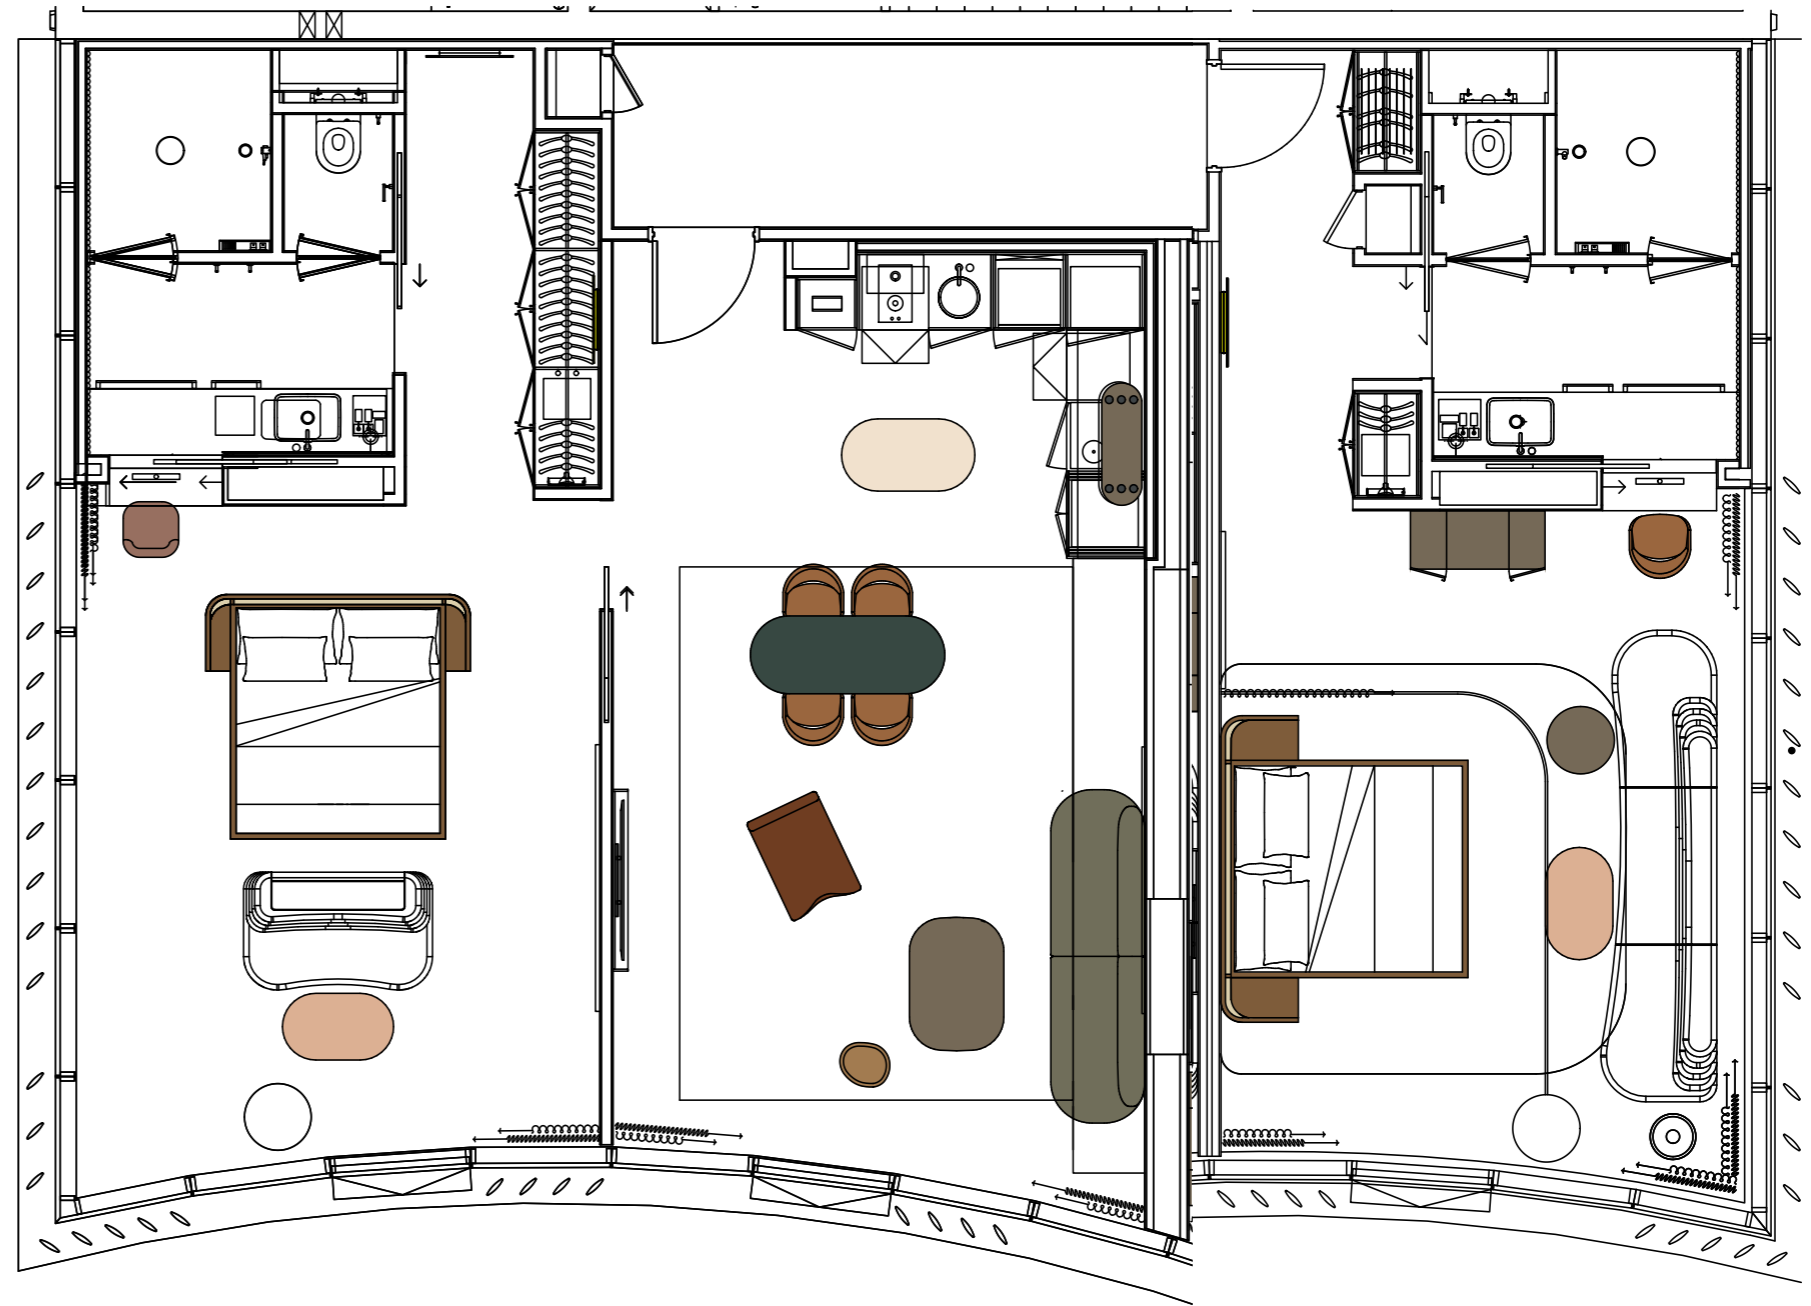

# MONDRIAN

GOLD COAST

2 BED.  
SUNSET.

SUITE.

NO. OF BED:	2 x King
NO. OF PEOPLE:	4
ROOM SIZE:	126 sqm   1,356 sqft

Disclaimer: The information contained here is believed to be correct but is not guaranteed nor warranted. Dimensions and areas are approximate and are subject to change.